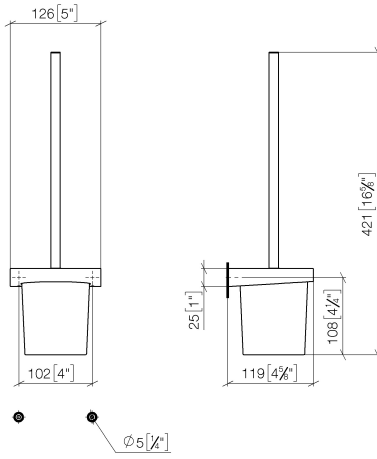

83 900 970

- crystal glass
- brush, matte black
- width 126mm
- height 415 mm
- 120mm projection

Fits: CL.1, LISSÉ, META

| | | |
|---|-------------------------------------|---------------|
|  | Chrome | 83 900 970-00 |
|  | Brushed Platinum | 83 900 970-06 |
|  | Dark Chrome | 83 900 970-19 |
|  | Light Gold | 83 900 970-26 |
|  | Brushed Light Gold | 83 900 970-27 |
|  | Brushed Durabronze (23kt Gold) | 83 900 970-28 |
|  | Matte Black | 83 900 970-33 |
|  | Brushed Bronze | 83 900 970-42 |
|  | Brushed Champagne (22kt Gold) | 83 900 970-46 |
|  | Champagne (22kt Gold) | 83 900 970-47 |
|  | Brushed Chrome | 83 900 970-93 |
|  | Brushed Dark Platinum | 83 900 970-99 |

83 900 970

mm [inches]

83 900 970

Parts for other finishes can be found here: Brushed Platinum

Spare parts list

| No. | Item Number | Name | Quantity used | Delivery time |
|-----|--------------------|------------|---------------|---------------|
| 1 | 90 20 97 507 00-00 | handle | 1 | 10 |
| 2 | 90 18 50 601 00 90 | brush | 1 | 2 |
| 3 | 90 90 04 008 00 82 | glass | 1 | 2 |
| 4 | 08 17 97 506-00 | holder | 1 | 10 |
| 5 | 90 31 11 030 00 90 | pin | 2 | 2 |
| 6 | 05 17 20 726 02 90 | fixing set | 1 | 2 |
| 7 | 08 17 20 726 90 | holder | 2 | 2 |