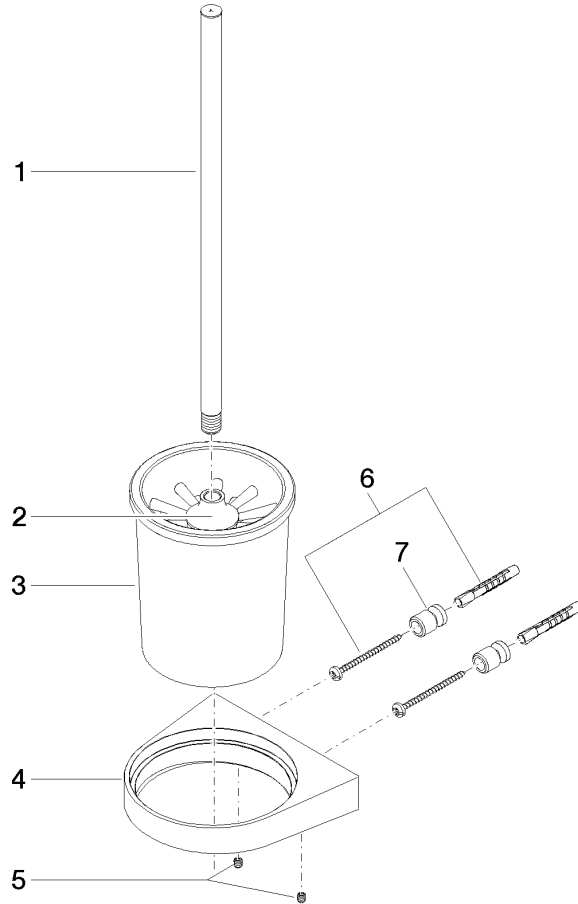

83 900 970

- crystal glass
- brush, matte black
- width 126mm
- height 415 mm
- 120mm projection

Fits: CL.1, LISSÉ, META

| | | |
|---|-------------------------------------|---------------|
|  | Chrome | 83 900 970-00 |
|  | Brushed Platinum | 83 900 970-06 |
|  | Dark Chrome | 83 900 970-19 |
|  | Light Gold | 83 900 970-26 |
|  | Brushed Light Gold | 83 900 970-27 |
|  | Brushed Durabronze (23kt Gold) | 83 900 970-28 |
|  | Matte Black | 83 900 970-33 |
|  | Brushed Bronze | 83 900 970-42 |
|  | Brushed Champagne (22kt Gold) | 83 900 970-46 |
|  | Champagne (22kt Gold) | 83 900 970-47 |
|  | Brushed Chrome | 83 900 970-93 |
|  | Brushed Dark Platinum | 83 900 970-99 |

83 900 970

mm [inches]

83 900 970

Parts for other finishes can be found here: Brushed Platinum

Spare parts list

| No. | Item Number | Name | Quantity used | Delivery time |
|-----|--------------------|------------|---------------|---------------|
| 1 | 90 20 97 507 00-00 | handle | 1 | 10 |
| 2 | 90 18 50 601 00 90 | brush | 1 | 2 |
| 3 | 90 90 04 008 00 82 | glass | 1 | 2 |
| 4 | 08 17 97 506-00 | holder | 1 | 10 |
| 5 | 90 31 11 030 00 90 | pin | 2 | 2 |
| 6 | 05 17 20 726 02 90 | fixing set | 1 | 2 |
| 7 | 08 17 20 726 90 | holder | 2 | 2 |